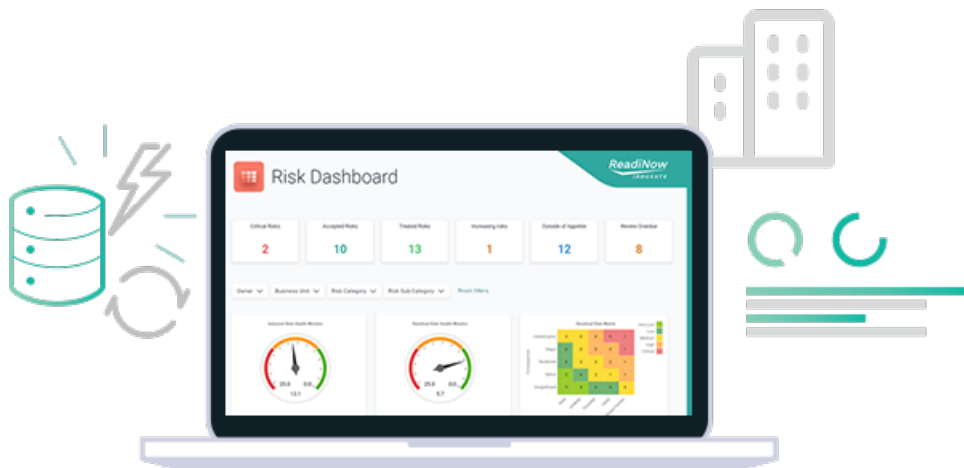

# What Is a Nova Application?

Last Modified on 23/01/2024 2:31 pm AEDT

Nova represents the evolution and enhancement of Readinow's platform, introducing a new and improved interface that includes updated design elements and improved user experience. As a term, "Nova application" encapsulates the second version of applications offered by Readinow, highlighting its innovative features and the revamped interface that users can expect when utilizing this new version. Users can anticipate a more modern, user-friendly, and efficient experience when interacting with the Nova application for their tasks.

Points to note:

- Nova is an improvement to the user interface tools. Existing structural elements such as Objects are still used.