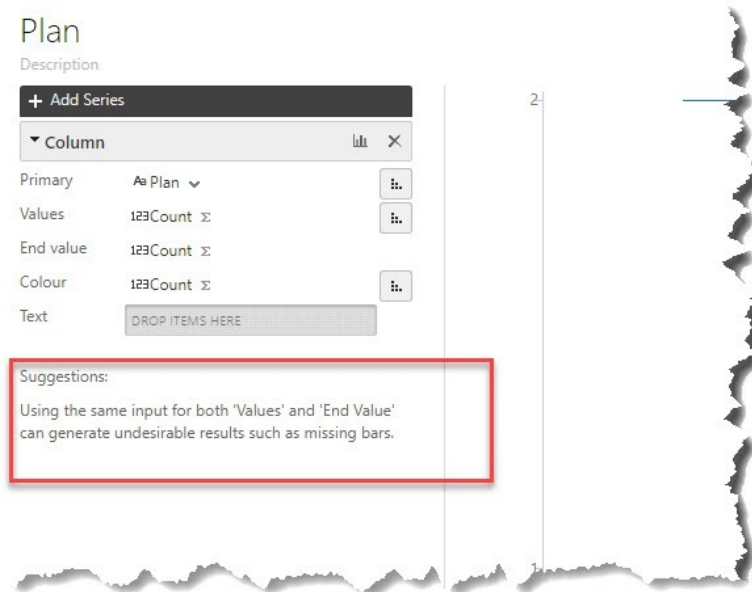

Release Notes for 2.103

Last Modified on 16/04/2019 4:34 pm AEST

ReadiNow reserves the right to update these release notes at any time.

Feature Enhancements

Charts: Providing helpful suggestions

Charts now have built-in smarts to guide users in creating more meaningful charts. When a user now tries to create a chart that does not make sense in context with both chart type and given data points, Chart Builder will now prompt the user to say which data point is problematic.